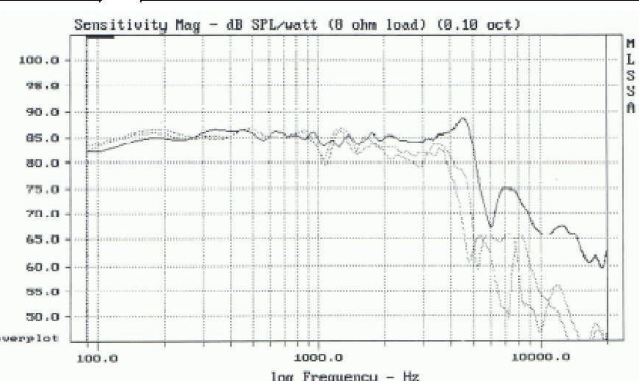

## SPECIFICATIONS

General Data		
Overall Dimensions	DxH	160mm(6.3")x69mm(2.71")
Nominal Power Handling (DIN)	P	150W
Transient Power 10ms		1000W
Sensitivity 2.83V/1M		86 dB SPL
Frequency Response		See graph
Cone Material		Damped Polymer Composite
Net Weight	Kg	1.2
Electrical Data		
Nominal Impedance	Z	4Ω
DC Resistance	Re	3.6Ω
Voice Coil Inductance @ 1KHz	LBM	0.46mH
Voice Coil and Magnet Parameters		
Voice Coil Diameter	DIA	75mm
Voice Coil Height		14.5mm
HE Magnetic Gap Height	HE	6mm
Max. Linear Excursion	X	± 4.25mm
Voice Coil Former		Aluminum
Voice Coil Wire		Hexatech™ Aluminum
Number Of Layers		2
Magnet System Type		High flux double ferrite vented
B Flux Density	B	0.72 T
BL Product	BXL	5.6 N.A
T-S Parameters		
Suspension Compliance	Cms	0.796 mm/N
Mechanical Q Factor	Qms	2.1
Electrical Q Factor	Qes	0.53
Total Q Factor	Qts	0.42
Mechanical Resistance	Rms	2.225 Kg/s
Moving Mass	Mms	17 g
Eq. Cas Air Load (liters)	VAS	13.7 Lt
Resonant Frequency	Fs	43 Hz
Effective Piston Area	SD	119 cm <sup>2</sup>

Measured on IEC baffle using Bruel & Kjaer 3144 model microphone. Sensitivity Mag at 0°, 30°, 45°

Morel operate policy of continuous product design improvement, consequently specifications are subject to alteration without prior notice.