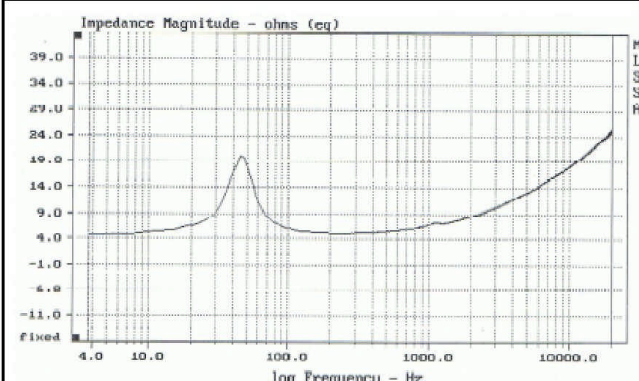

Measured on IEC baffle using Bruel & Kjaer 3144 model microphone. Sensitivity Mag at 0°, 30°, 45°

Morel operate policy of continuous product design improvement, consequently specifications are subject to alteration without prior notice.

ELTIM audio BV, Eenrummerweg 5, NL-9961 PC Mensingeweer
Tel +31 (0)595 491748 Fax +31 (0)595 491946 email info@eltim.eu

www.moreleurope.com