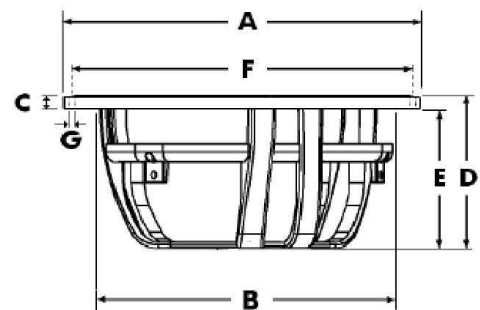

## SPECIFICATIONS

General Data		
Overall Dimensions	DxH	160mm(6.3")x69mm(2.71")
Nominal Power Handling (DIN)	P	150W
Transient Power 10ms		1000W
Sensitivity 2.83V/1M		86 dB SPL
Frequency Response		See graph
Cone Material		Damped Polymer Composite
Net Weight	Kg	1.2
Electrical Data		
Nominal Impedance	Z	4Ω
DC Resistance	Re	3.6Ω
Voice Coil Inductance @ 1KHz	LBM	0.46mH
Voice Coil and Magnet Parameters		
Voice Coil Diameter	DIA	75mm
Voice Coil Height		14.5mm
HE Magnetic Gap Height	HE	6mm
Max. Linear Excursion	X	± 4.25mm
Voice Coil Former		Aluminum
Voice Coil Wire		Hexatech™ Aluminum
Number Of Layers		2
Magnet System Type		High flux double ferrite vented
B Flux Density	B	0.72 T
BL Product	BXL	5.6 N.A
T-S Parameters		
Suspension Compliance	Cms	0.796 mm/N
Mechanical Q Factor	Qms	2.1
Electrical Q Factor	Qes	0.53
Total Q Factor	Qts	0.42
Mechanical Resistance	Rms	2.225 Kg/s
Moving Mass	Mms	17 g
Eq. Cas Air Load (liters)	VAS	13.7 Lt
Resonant Frequency	Fs	43 Hz
Effective Piston Area	SD	119 cm <sup>2</sup>

## Unit Dimensions

- A - Overall diameter 160mm
- B - Cut out diameter 140mm
- C - Flange thickness 6mm
- D - Overall height 69mm
- E - Basket depth 63mm
- F - Mounting holes location diameter 152mm
- G - 6 Mounting holes, at 60° interval, inner hole diameter Ø 4.2mm